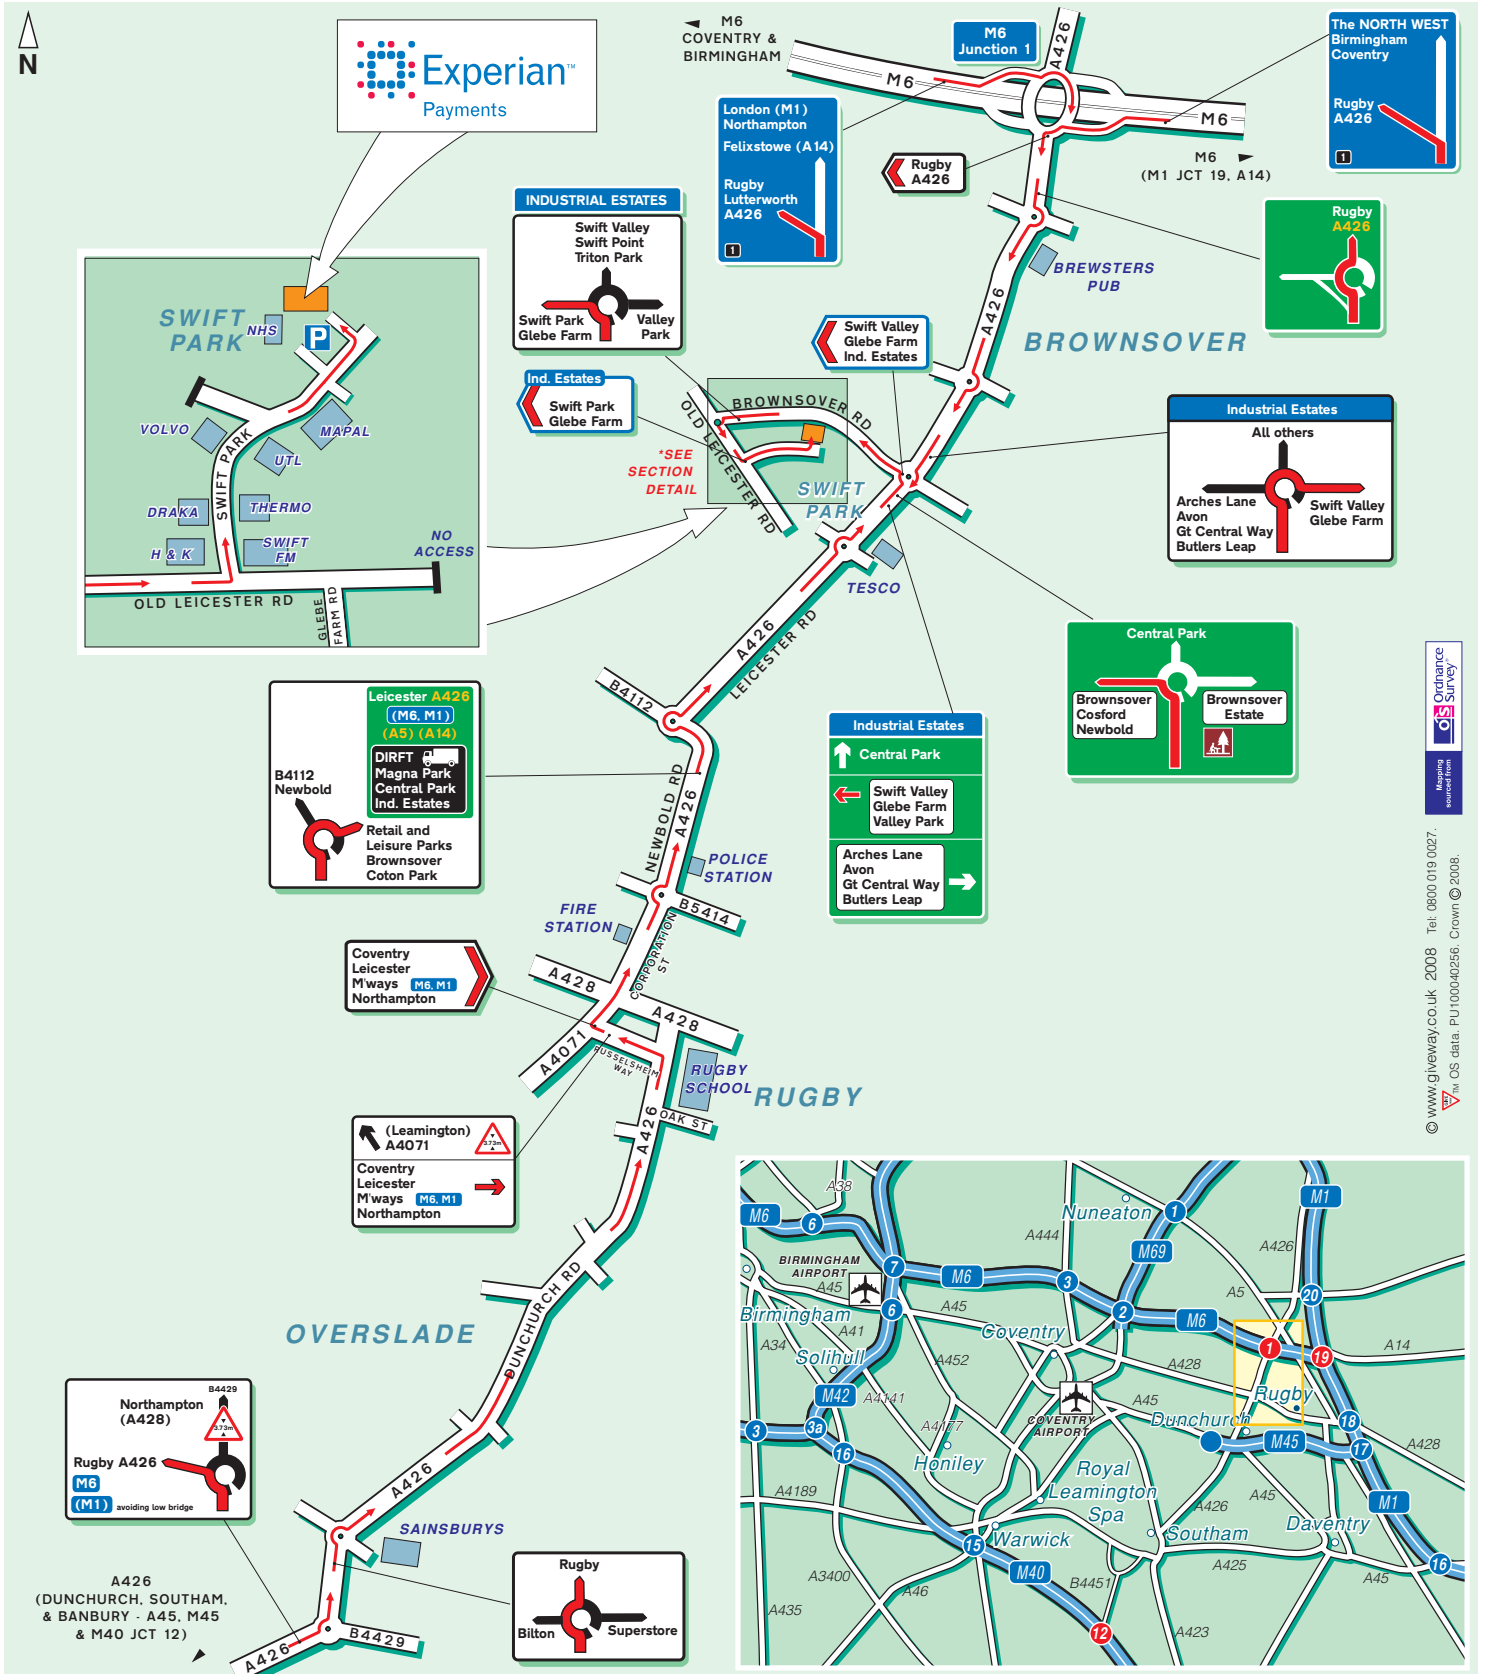

-  By Rail, Rugby Station.
Approximately 10 minutes taxi ride.
-  By Air, Birmingham International Airport.
Approximately 40 minutes drive.

Experian Payments

Swift Park, Old Leicester Road,
Rugby, Warwickshire CV21 1DZ UK

© www.giveaway.co.uk 2008 Tel: 0800 019 0027.
Map data sourced from OS Ordnance Survey.
© OS data. PU10004256. Crown © 2008.